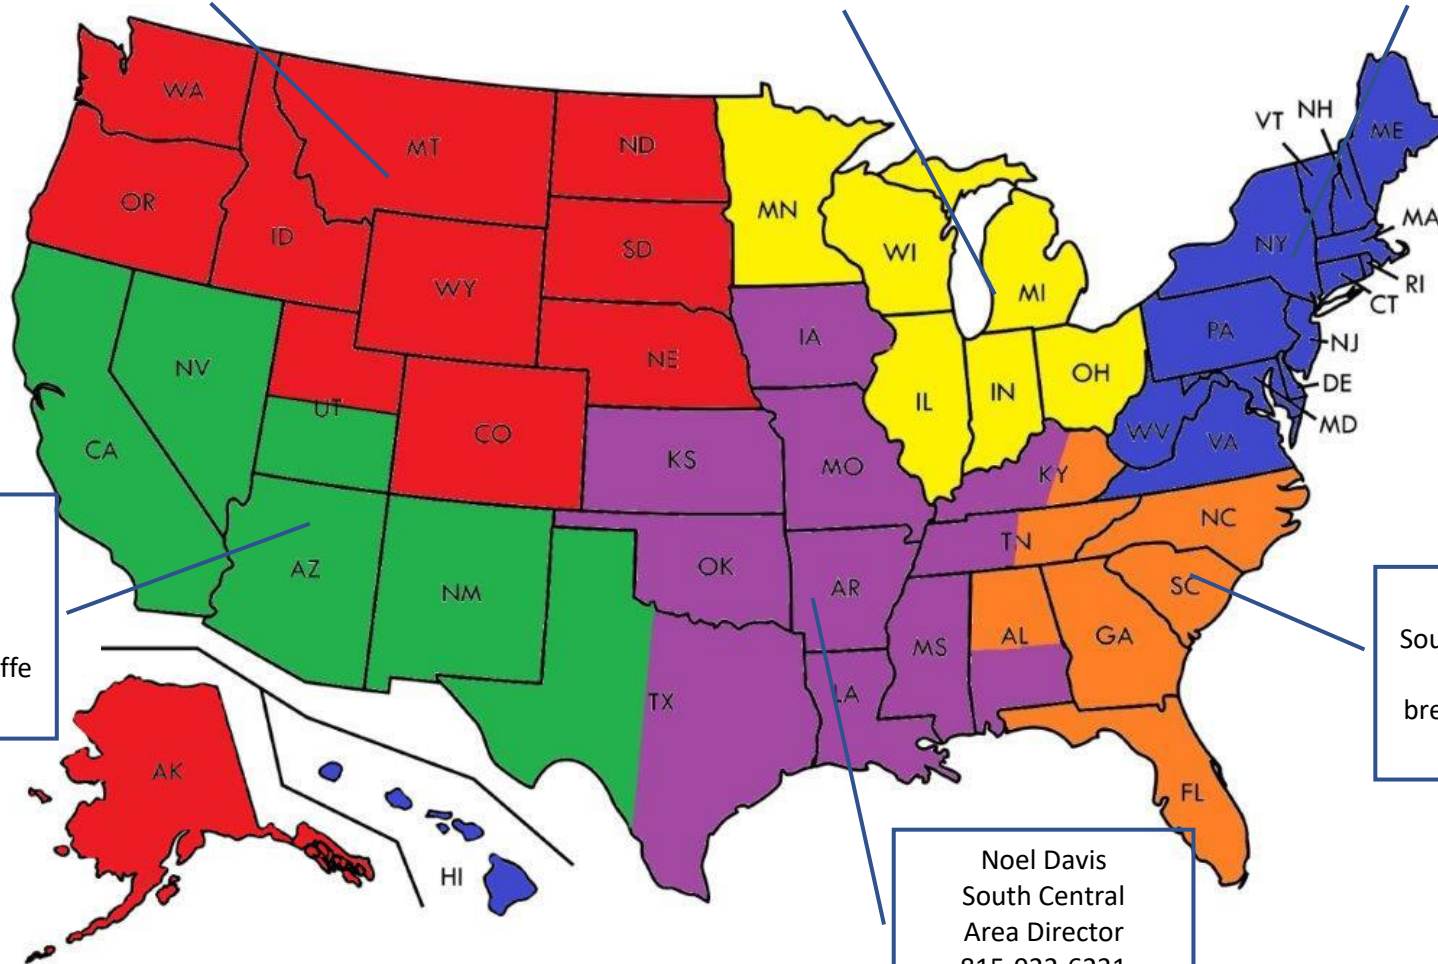

BANQUET REGIONS

Eric Ogren
Northwest Area Director
360-789-1771
eric_ogren@wycliffeassociates.org

Steven Brody
North Central Area Director
608-341-7704
steven_brody@wycliffeassociates.org

Tony Tophoney
Northeast Area Director
570-449-0816
tony_tophoney@wycliffeassociates.org